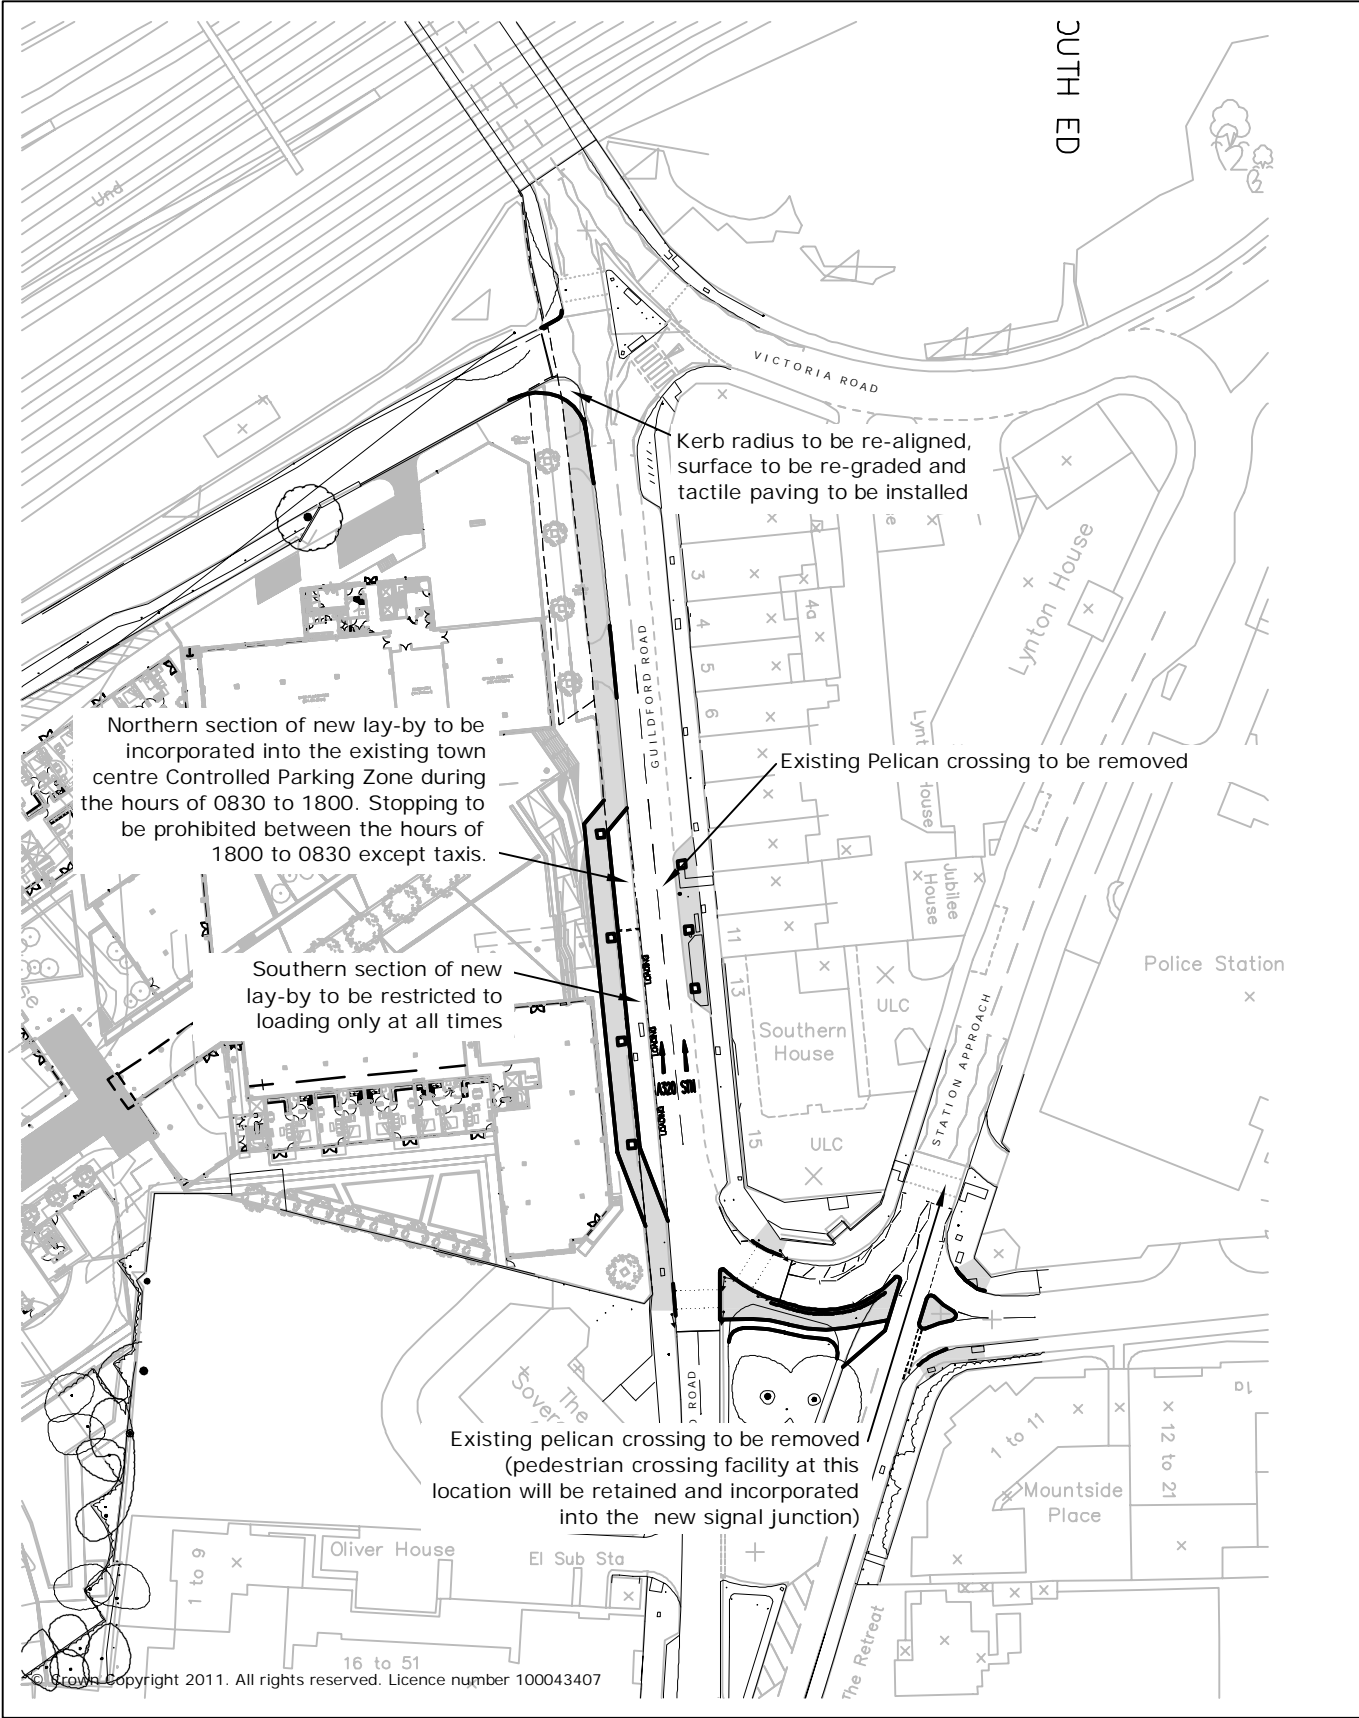

N:\Projects\1bawok 10018\Drawings\10018-01a [Traffic Orders & Notices Plan].dwg

CUTH ED

© Crown Copyright 2011. All rights reserved. Licence number 100043407

Guildford Road, Woking
Traffic Orders & Notices Plan

Scale (@A4) 1:1000

10018-01 Rev A